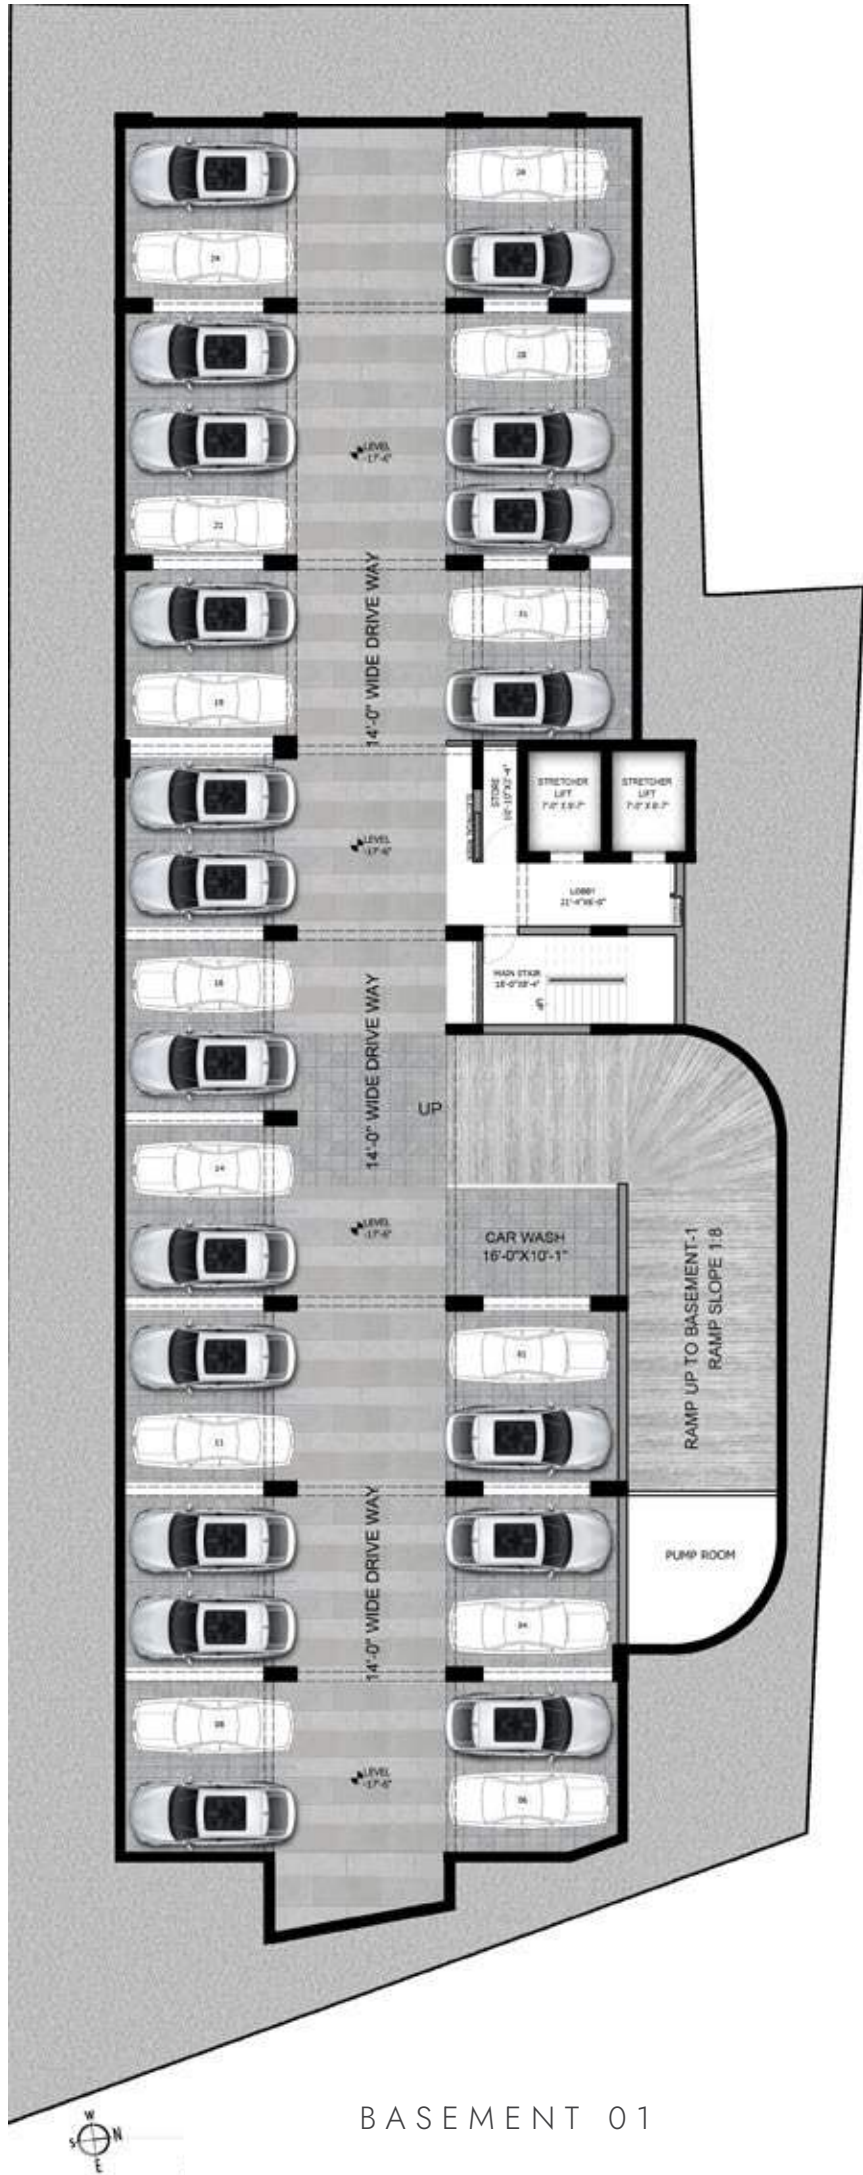

BASEMENT 01