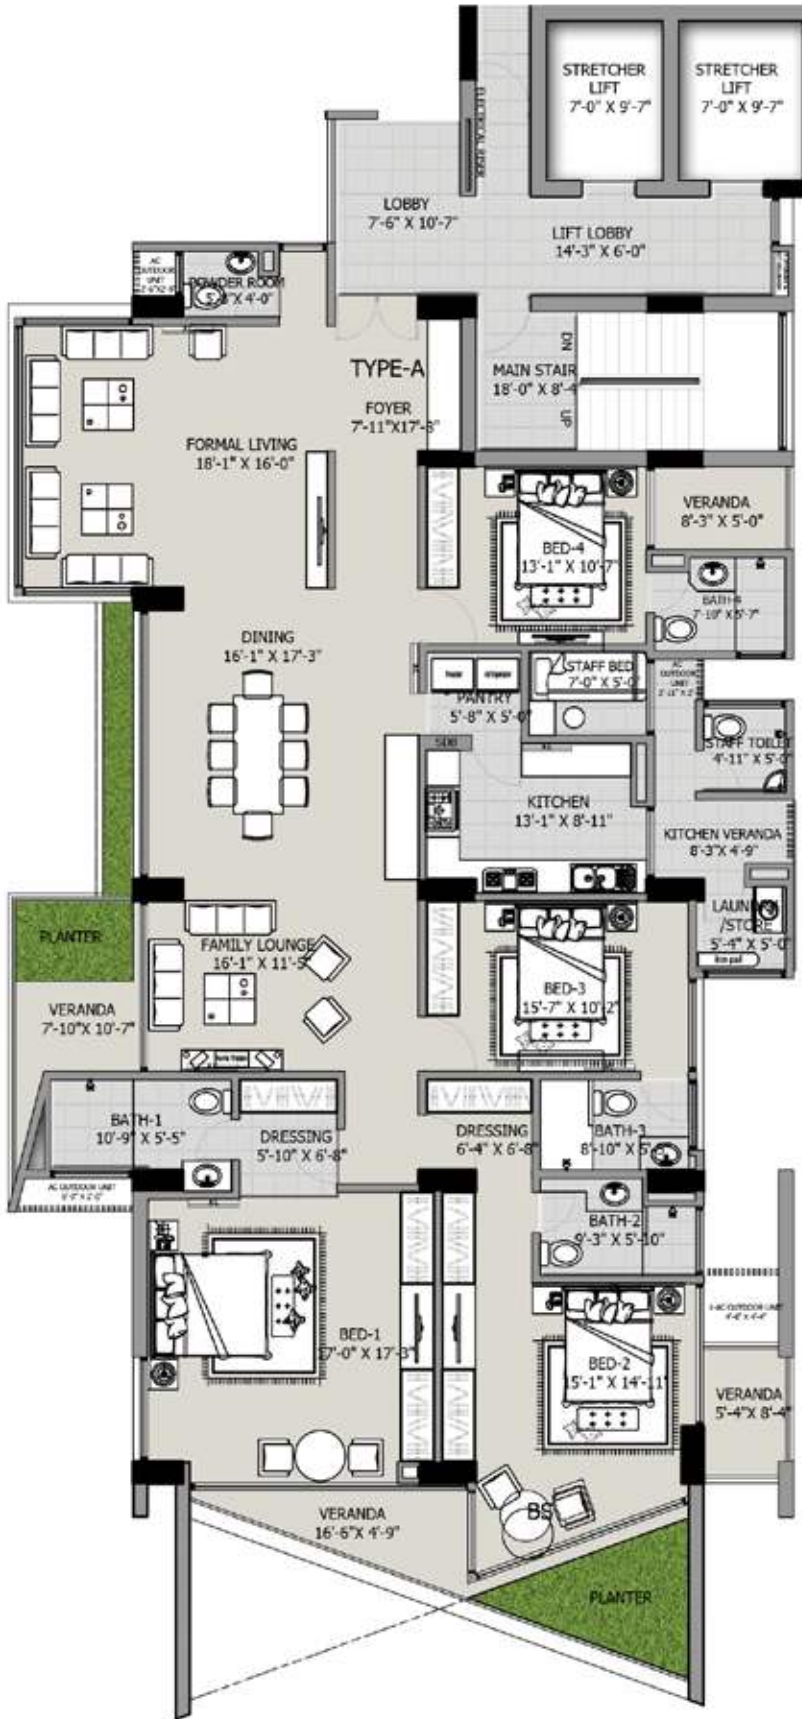

Therefore, each floor has exposure to a healthy amount of light and air flow. The customizable floor plan layout gives you utmost control of your space. Finely-crafted interiors and finishes within the home offer the best of luxury.

BASEMENT 01

BASEMENT 02

2nd Floor Plan | UNIT B: 3717 SFT

1st Floor Plan | UNIT B: 3505 SFT

5th Floor Plan | UNIT A: 3910 SFT

5th Floor Plan | UNIT B: 3717 SFT

6th Floor Plan | UNIT A: 3910 SFT

6th Floor Plan | UNIT B: 3717 SFT

9th Floor Plan | UNIT A: 3887 SFT

9th Floor Plan | UNIT B: 3717 SFT

10th Floor Plan | UNIT A: 3910 SFT

10th Floor Plan | UNIT B: 3717 SFT

GROUND FLOOR PLAN

ROOFTOP FLOOR PLAN

NORTH GULSHAN THE FUTURE OF DHAKA