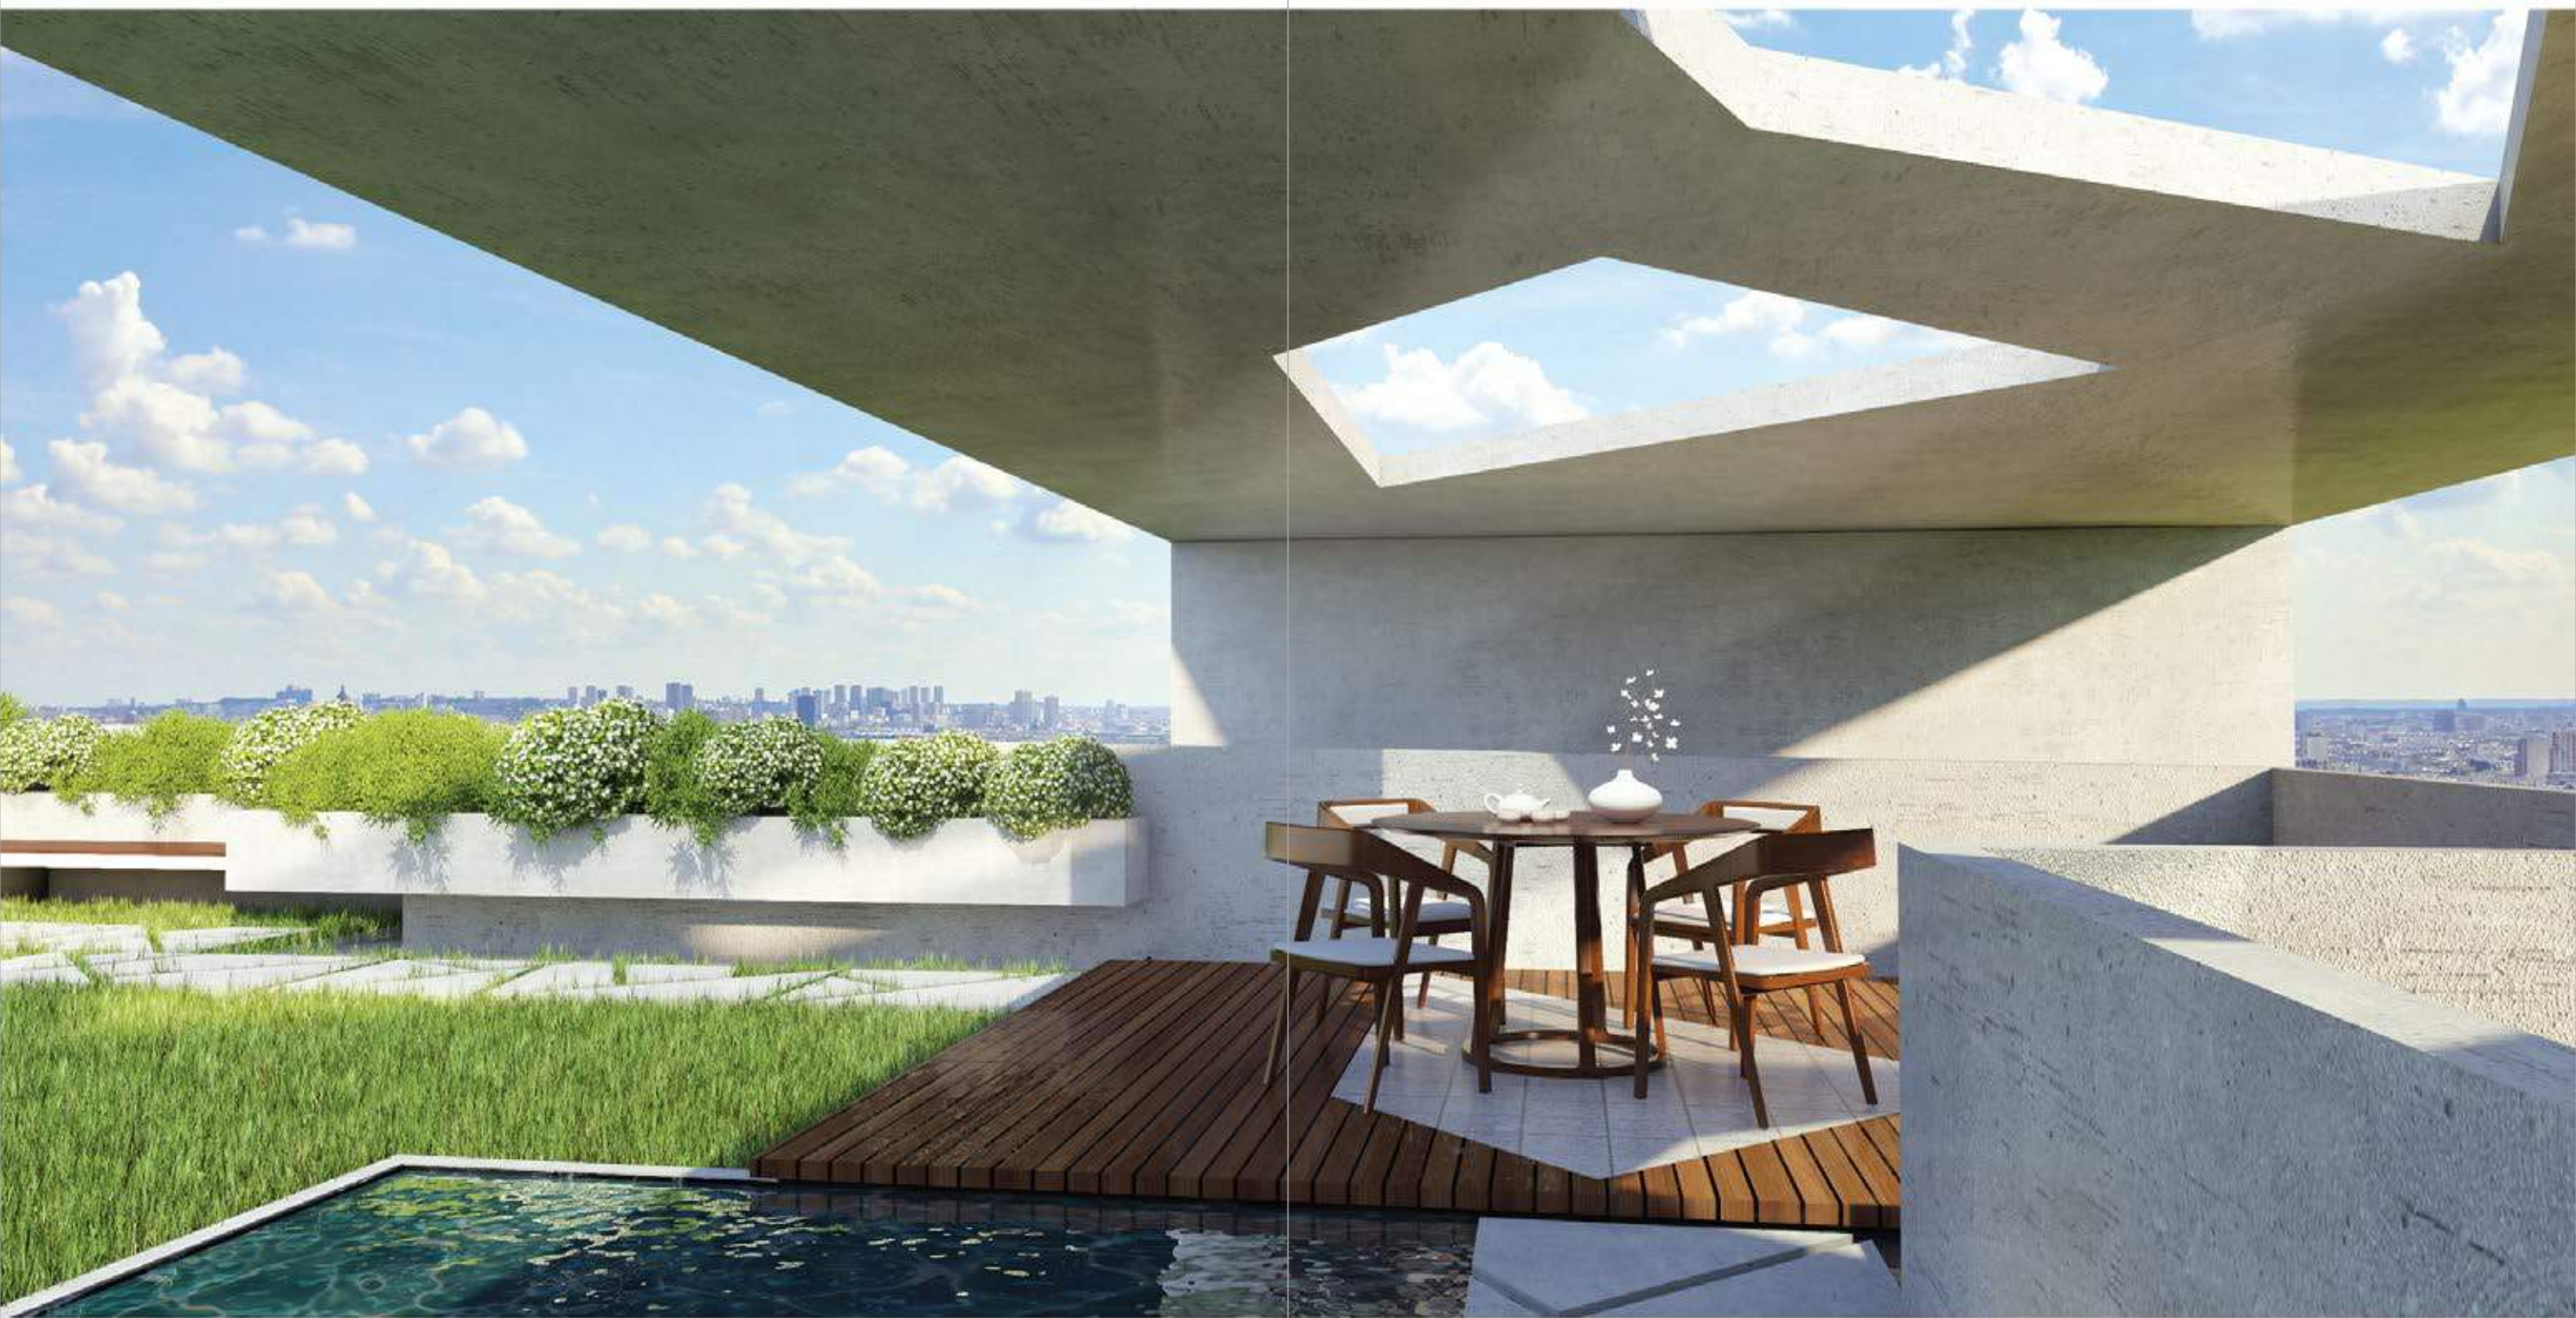

Magnifico, situated in North Gulshan, is the ultimate destination that offers an all-inclusive experience. Residents can enjoy a spacious and expertly crafted apartment that provides unparalleled privacy, and access to a wide range of top-notch amenities. The stunning views of the capital add to the overall grandeur of this extraordinary place.

LIVE IN A HOME
NESTLED IN LUSH GREENERY

Magnifico provides the perfect setting to spend quality time and relax while enjoying the captivating landscaping around.

DISCOVER
A REAL SENSE OF STYLE

The awe-inspiring design coupled with landscaping creates an inviting charm in the ground floor, and makes you feel at home easily.

ELEGANCE REDEFINED

The exceptionally gorgeous entrance provides a warm welcome of the inner world of Magnifico.

Living the life you want to live

FIT FOR EVERY PURPOSE

Magnifico not only provides superior spaces, it also offers a better quality of life with excellent amenities for personal improvement.

EMBRACE
REFRESHING MOMENTS

FEEL REFRESHED
IN A LUXURIOUS RETREAT

Immerse yourself in the tranquil atmosphere while enjoying the ravishing view of an evening sunset.

FIND PLEASURE IN ROOFTOP LEISURE

Amidst year-round fragrances and changing seasons, enjoy soulful conversations every now and then.