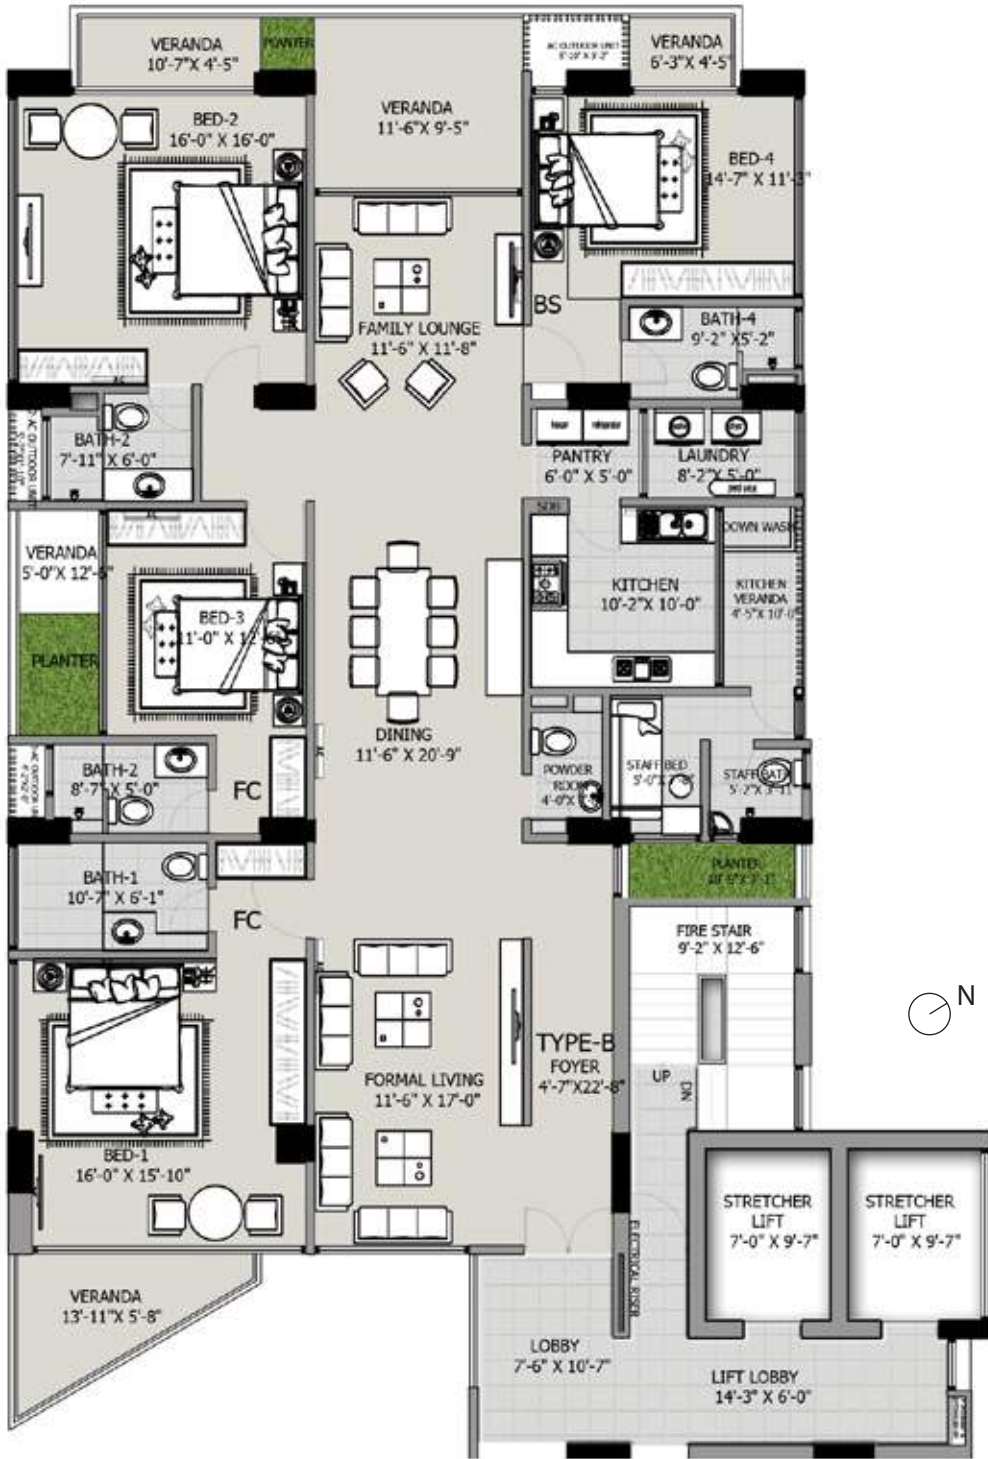

Therefore, each floor has exposure to a healthy amount of light and air flow. The customizable floor plan layout gives you utmost control of your space. Finely-crafted interiors and finishes within the home offer the best of luxury.

BASEMENT 01

BASEMENT 02

2nd Floor Plan | UNIT B: 3717 SFT

1st Floor Plan | UNIT B: 3505 SFT

5th Floor Plan | UNIT A: 3910 SFT

5th Floor Plan | UNIT B: 3717 SFT

6th Floor Plan | UNIT A: 3910 SFT

6th Floor Plan | UNIT B: 3717 SFT

9th Floor Plan | UNIT A: 3887 SFT

9th Floor Plan | UNIT B: 3717 SFT

10th Floor Plan | UNIT A: 3910 SFT

10th Floor Plan | UNIT B: 3717 SFT

GROUND FLOOR PLAN

ROOFTOP FLOOR PLAN

NORTH GULSHAN THE FUTURE OF DHAKA