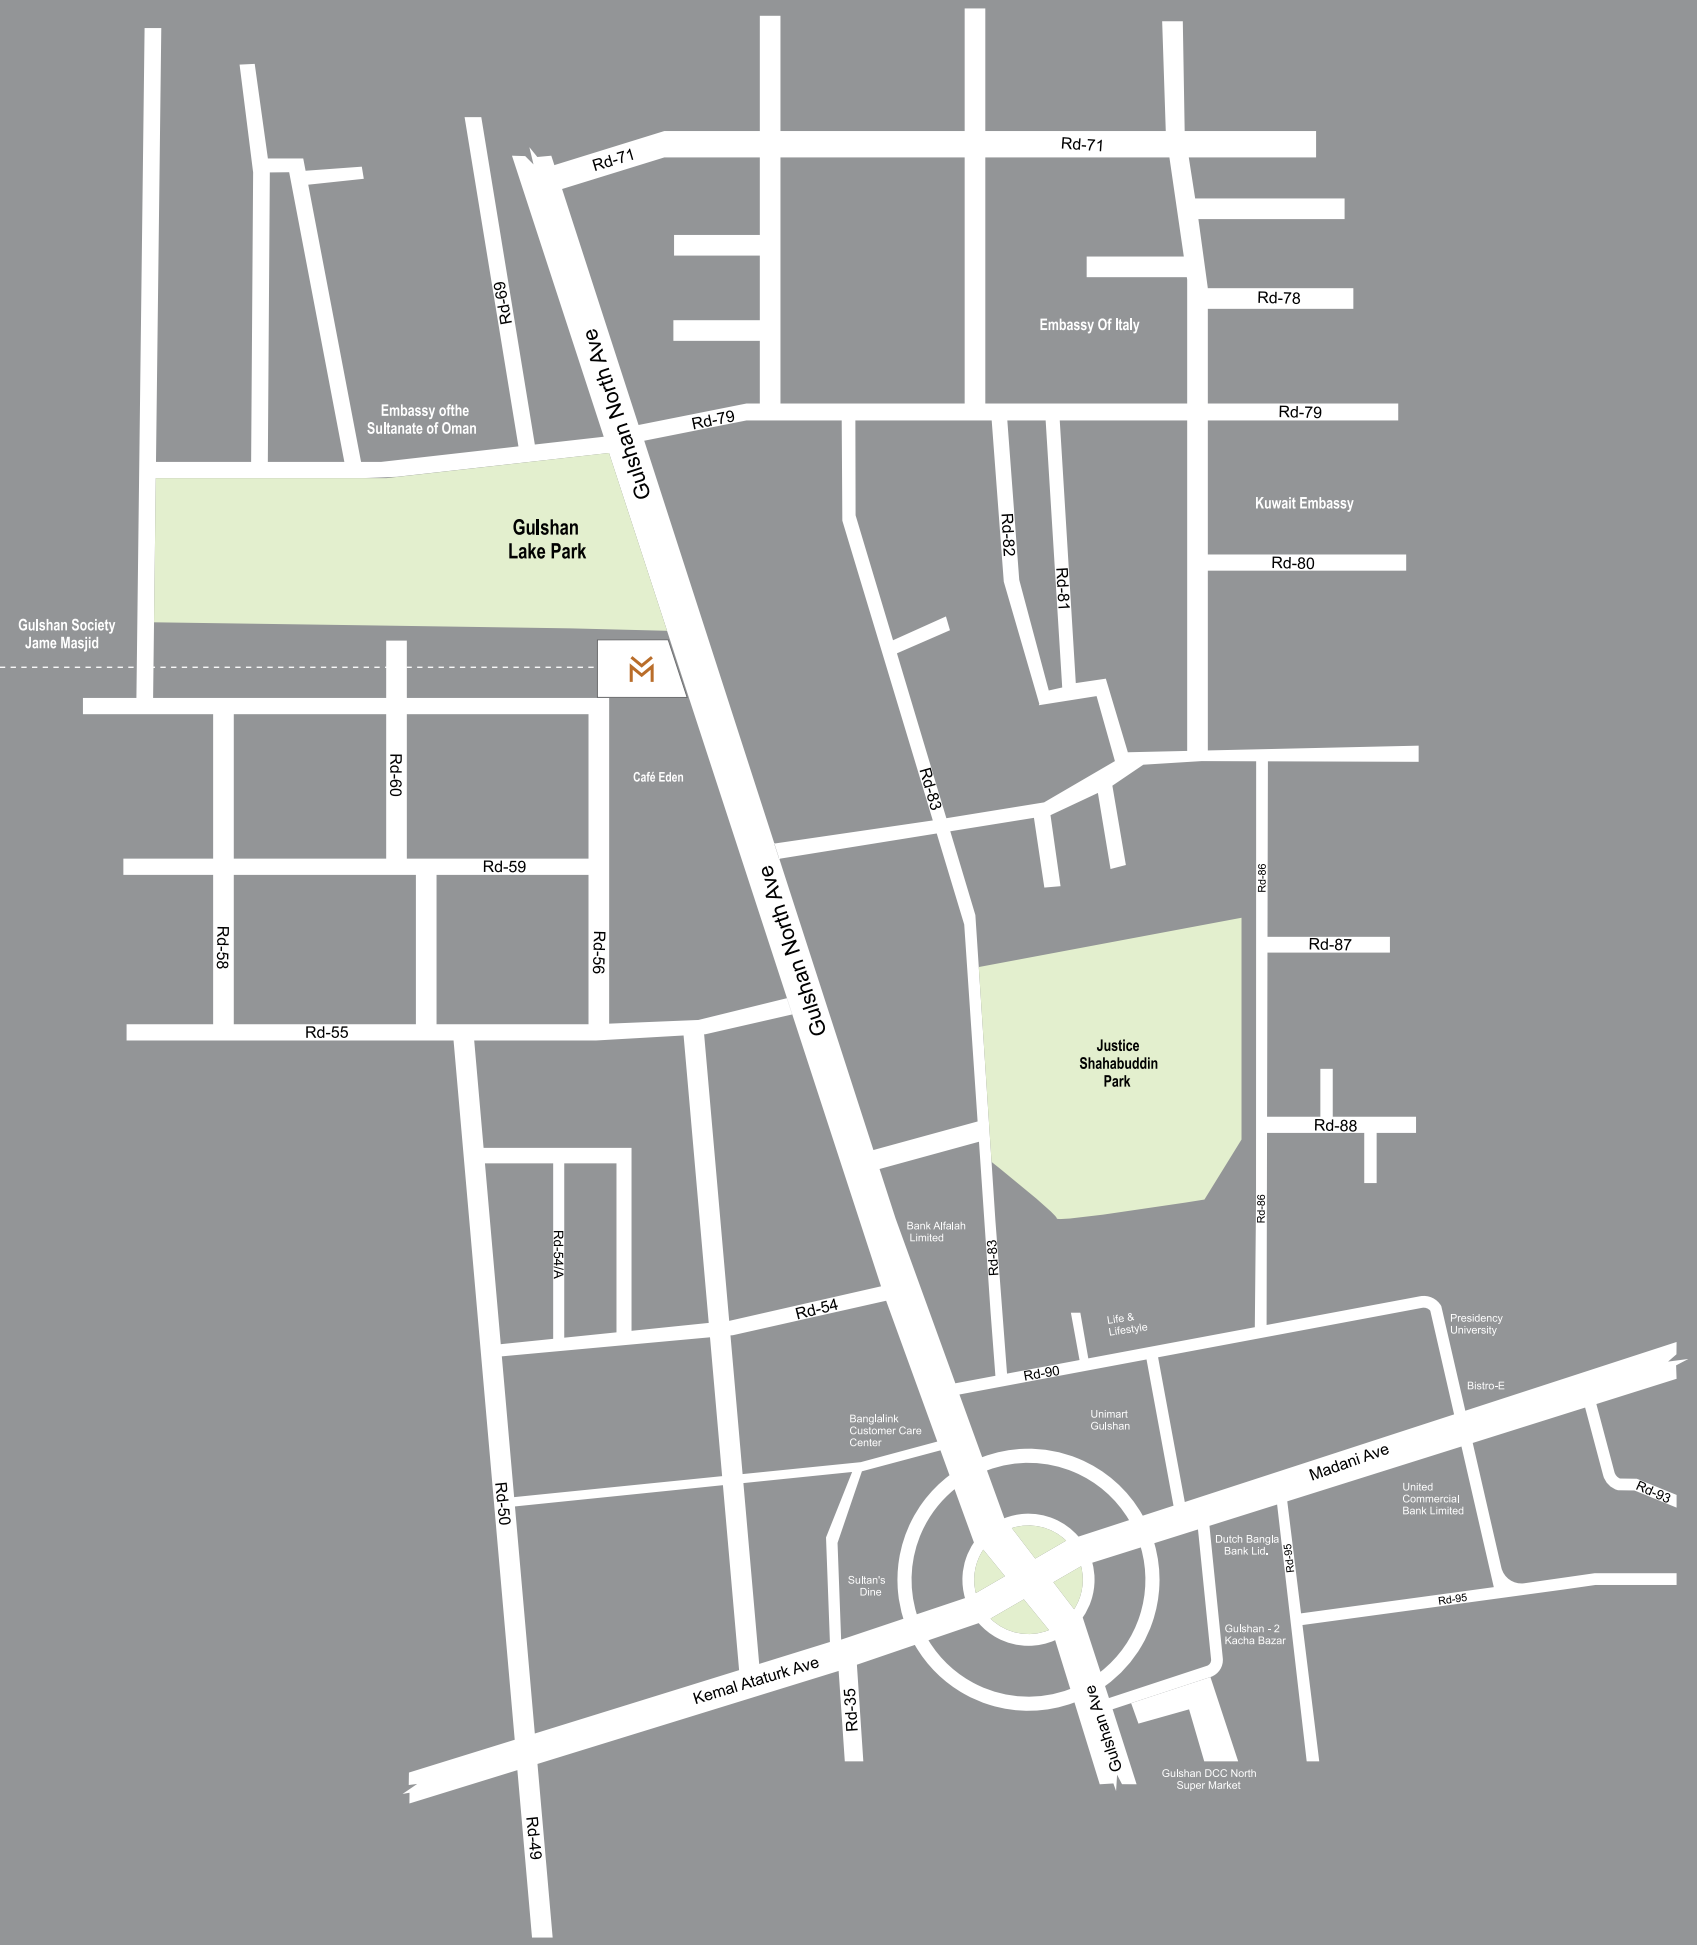

MAGNIFICO

PLOT: 177, NORTH AVENUE ROAD
NORTH GULSHAN, DHAKA

AMENITIES IN THE LOCALITY

Fine Dine

Secret Recipe
2 minutes

Chef's Table
4 minutes

Laughing Buddha
6 minutes

Burger King
5 minutes