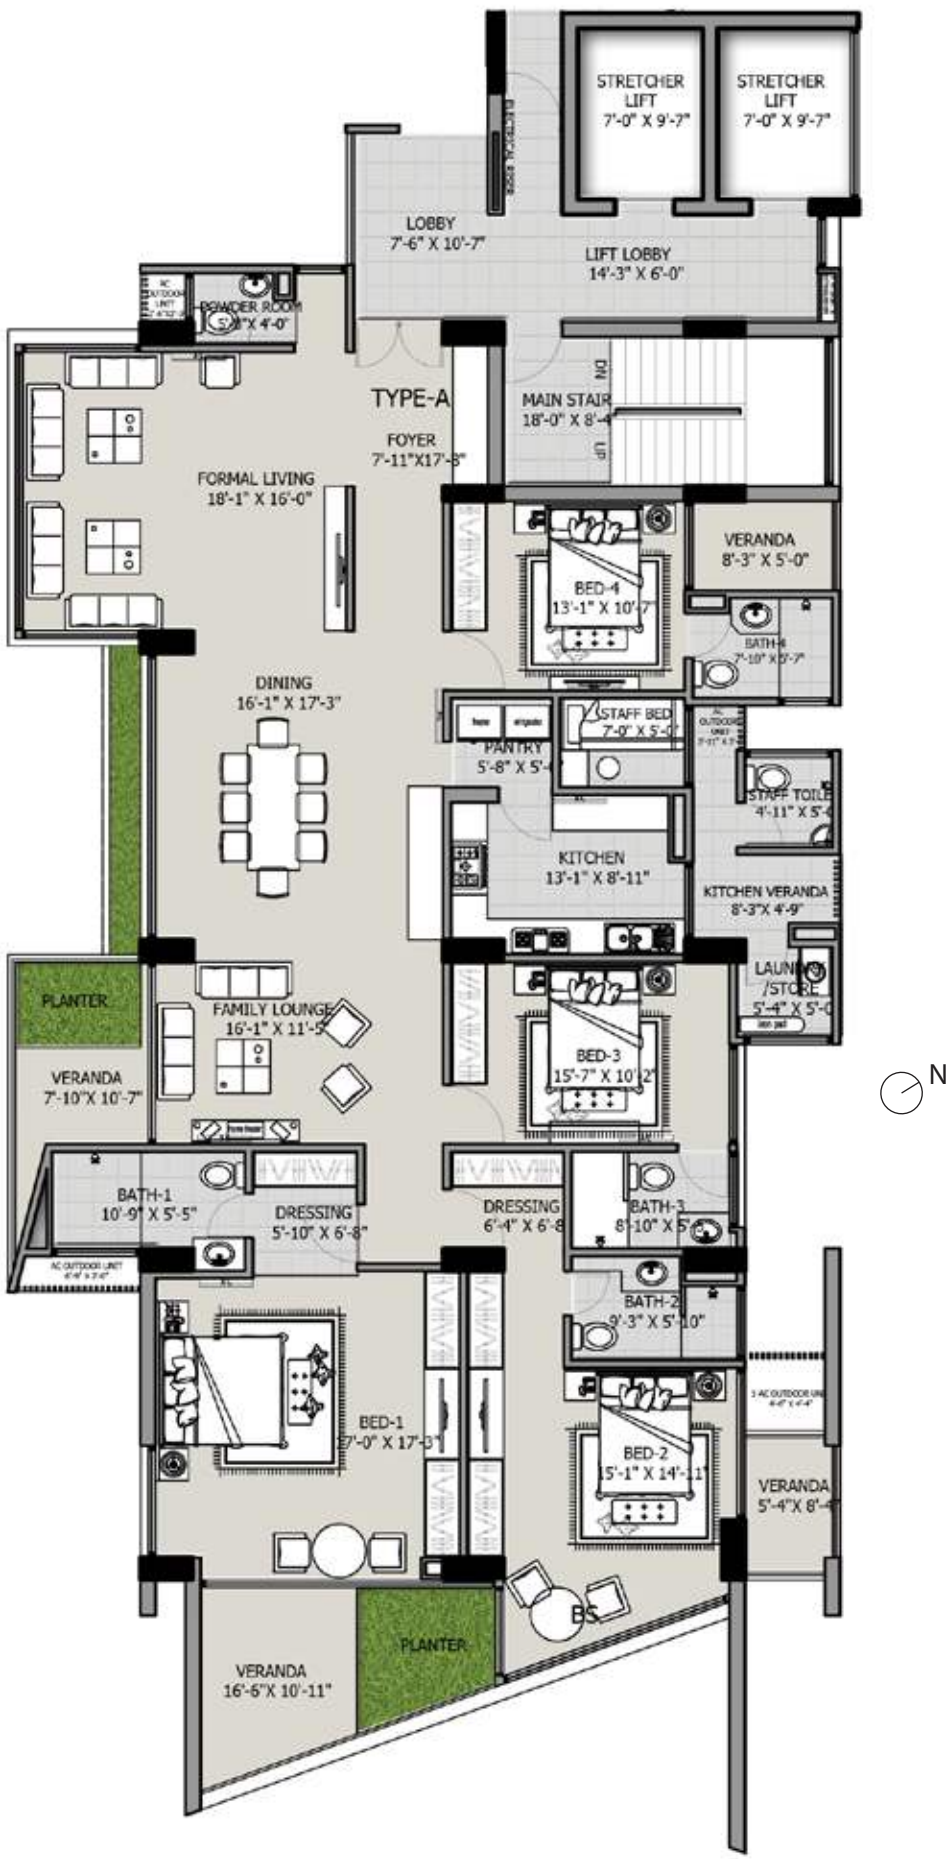

Therefore, each floor has exposure to a healthy amount of light and air flow. The customizable floor plan layout gives you utmost control of your space. Finely-crafted interiors and finishes within the home offer the best of luxury.

BASEMENT 01

BASEMENT 02

2nd Floor Plan | UNIT B: 3717 SFT

1st Floor Plan | UNIT B: 3505 SFT

5th Floor Plan | UNIT A: 3910 SFT

5th Floor Plan | UNIT B: 3717 SFT

6th Floor Plan | UNIT A: 3910 SFT

6th Floor Plan | UNIT B: 3717 SFT