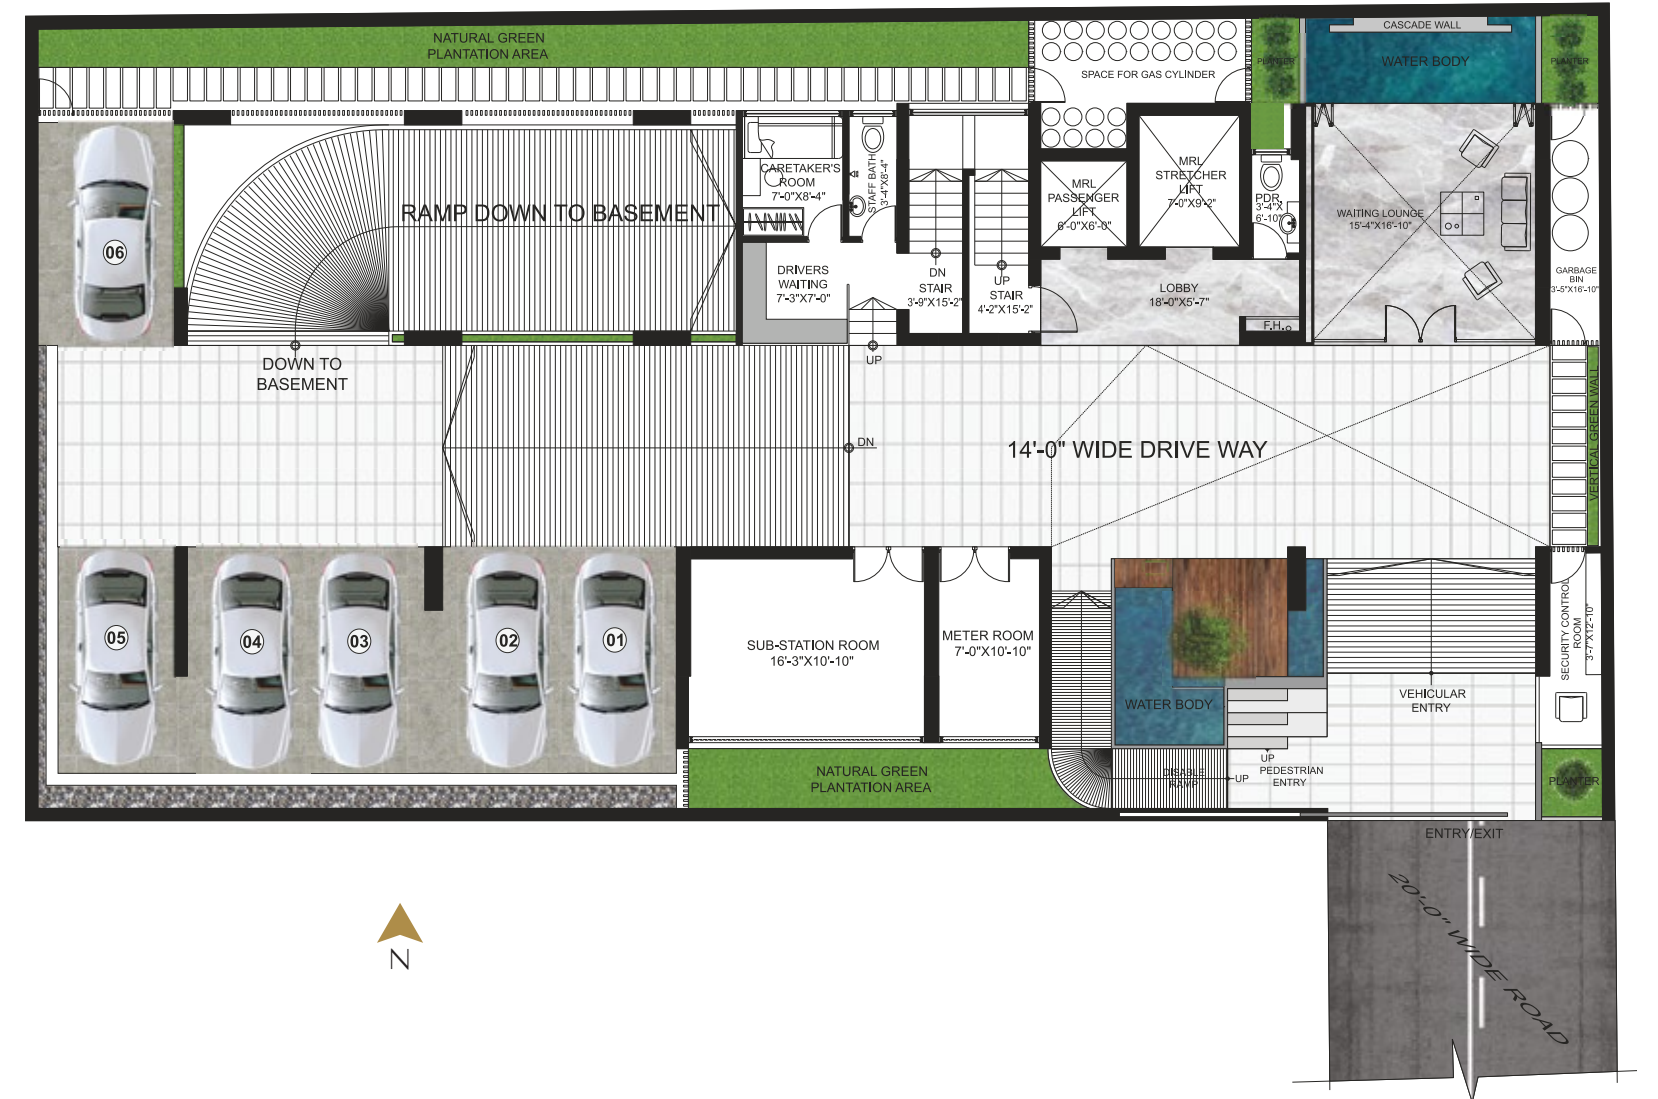

SILVI IN A MOONLIT NIGHT

A WELCOMING
DOUBLE-HEIGHT ENTRANCE
TO INSPIRE WONDER & CHARM

RELAX AT THE WAITING LOUNGE
& ENJOY THE OUTDOOR VIEW

Architectural
plan

SPACE DESIGNED FOR
SMOOTH PARKING

B A S E M E N T L E V E L P L A N

GROUND FLOOR PLAN

MEZZANINE LEVEL PLAN

PAMPER YOUR FAMILY & FRIENDS AT
THE MEZZANINE FLOOR

- EQUIPPED WORKOUT STUDIO •
- “MEET & GREET” LOUNGE •
- BAR-B-Q ZONE •

WORK EVERY MUSCLE AT THE
EQUIPPED WORKOUT STUDIO

MAKE CHEERFUL ADDA AT THE 'MEET & GREET' LOUNGE

5TH & 7TH FLOOR PLAN

4342 SFT

6TH & 8TH FLOOR PLAN

4254 SFT

A NEW ECHELON OF SMART LIVING

silvi

ROOF FLOOR PLAN