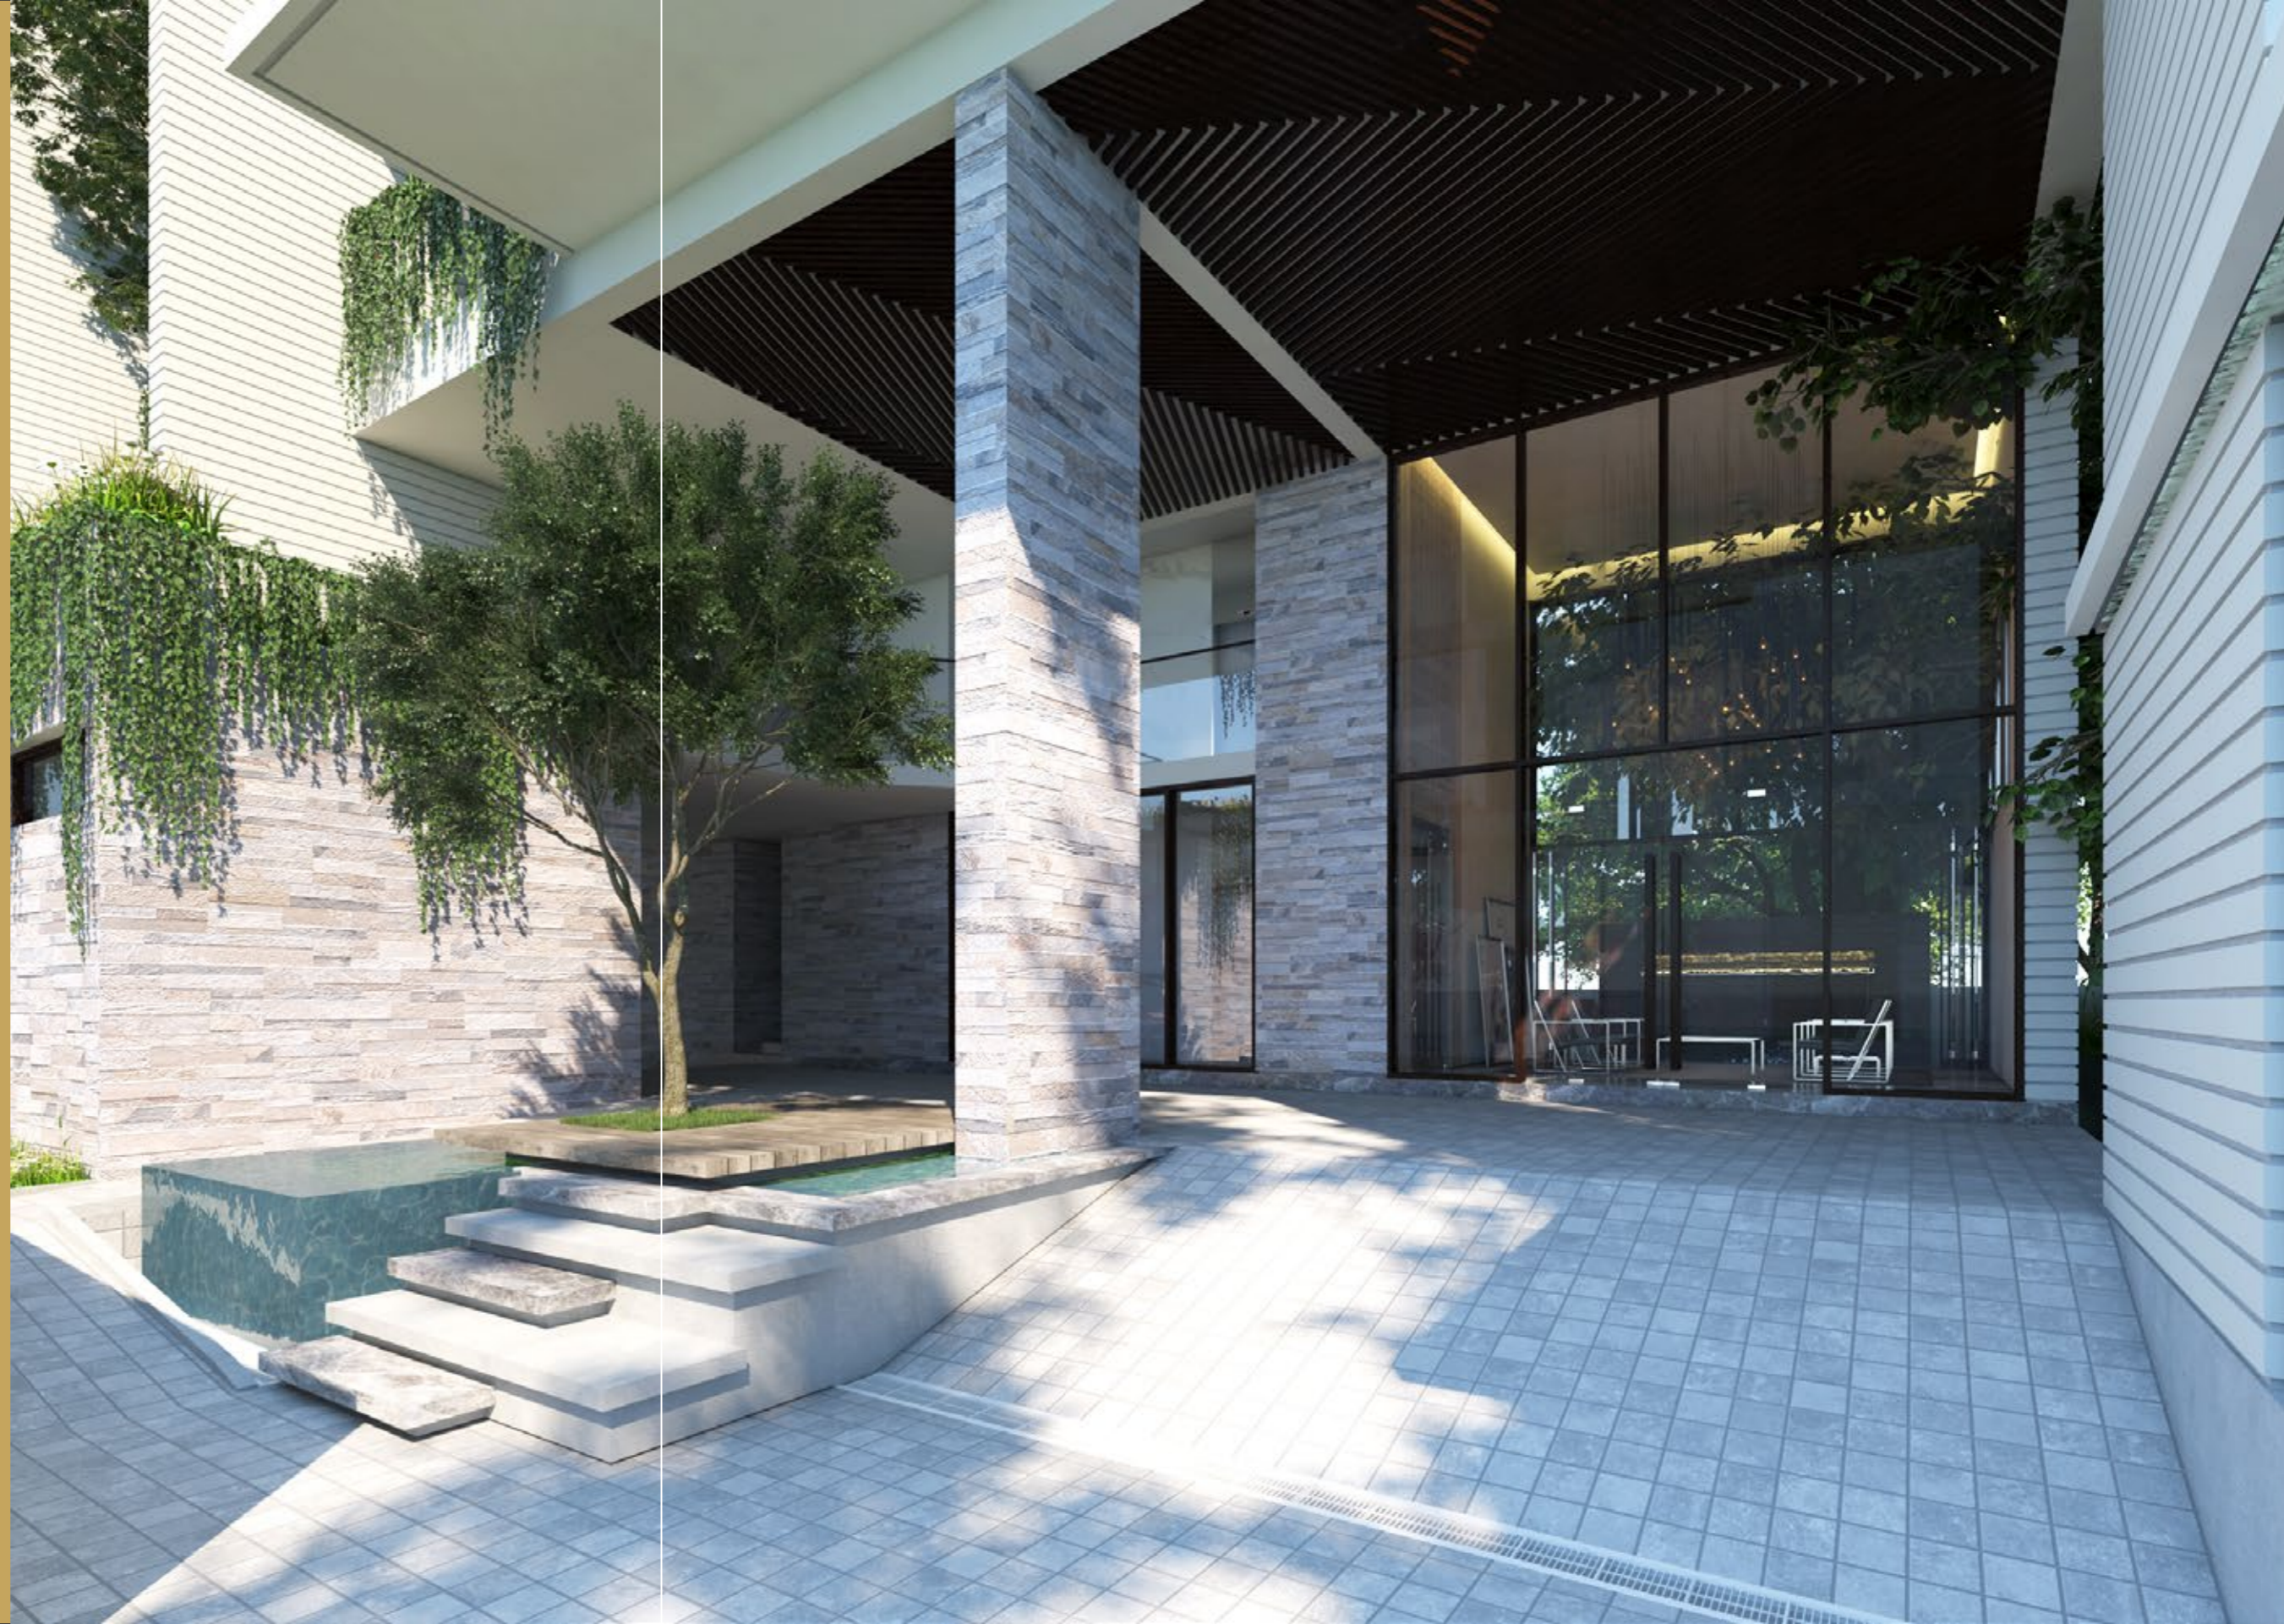

silvi

DISCOVER NEW HEIGHTS
OF GRANDEUR

silvi

NORTH GULSHAN

ARCHITECT'S NOTE

"While designing Silvi, I focused on internal spaces that deliver great functionality cleverly synchronized with ample light & ventilation, to ensure the utmost privacy and comfort for the residents.

The expansive, open verandahs that appear to be a top to bottom vertical layer of greenery on the building ensure that you have a quiet, serene space to unwind and relax.

In a nutshell, Silvi will be magnificent to live in. You will feel the wow factor as soon as you step in!"

SILVI IN A MOONLIT NIGHT

A WELCOMING
DOUBLE-HEIGHT ENTRANCE
TO INSPIRE WONDER & CHARM

RELAX AT THE WAITING LOUNGE
& ENJOY THE OUTDOOR VIEW

Architectural
plan

SPACE DESIGNED FOR
SMOOTH PARKING

B A S E M E N T L E V E L P L A N

GROUND FLOOR PLAN

MEZZANINE LEVEL PLAN

PAMPER YOUR FAMILY & FRIENDS AT
THE MEZZANINE FLOOR

- EQUIPPED WORKOUT STUDIO •
- “MEET & GREET” LOUNGE •
- BAR-B-Q ZONE •

WORK EVERY MUSCLE AT THE
EQUIPPED WORKOUT STUDIO