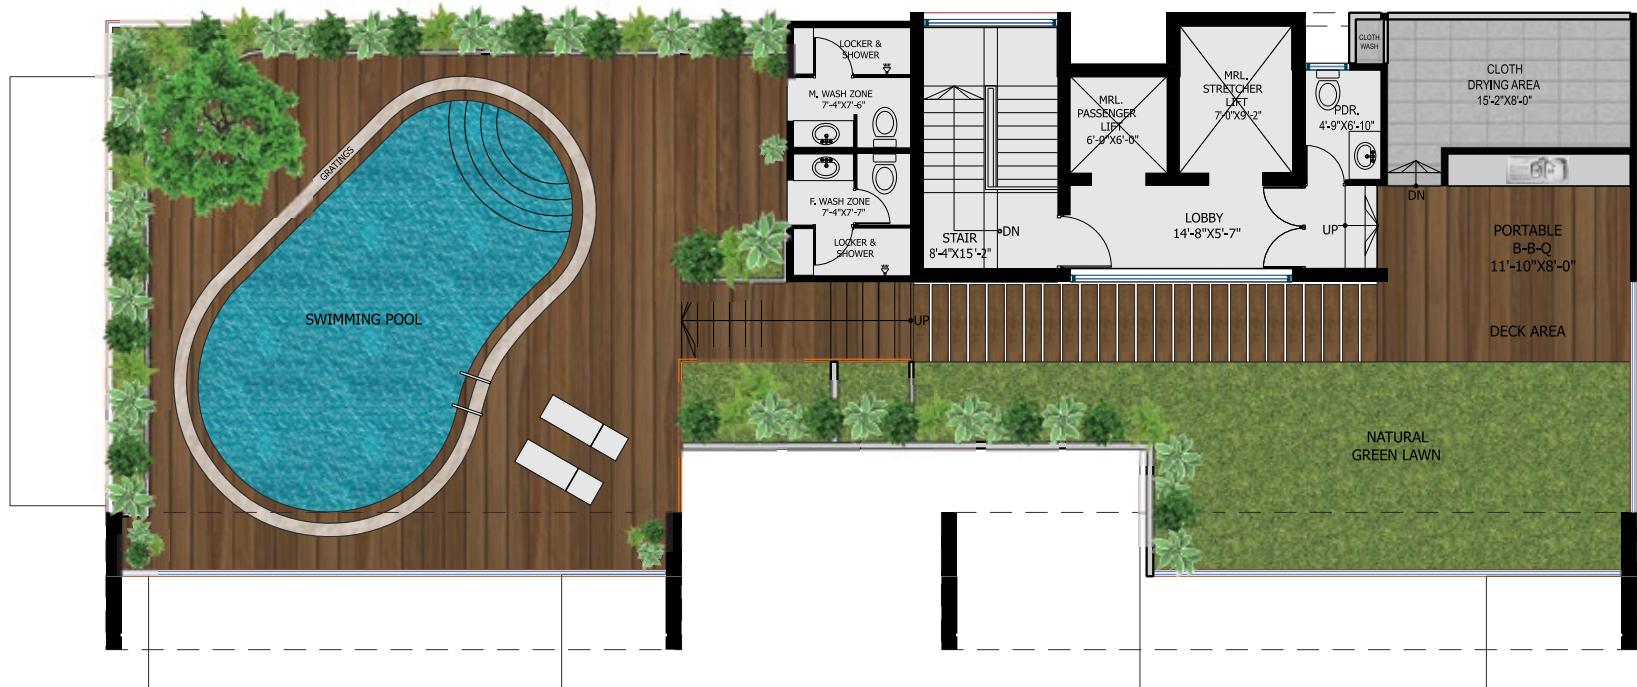

GROUND FLOOR PLAN

MEZZANINE LEVEL PLAN

PAMPER YOUR FAMILY & FRIENDS AT
THE MEZZANINE FLOOR

- EQUIPPED WORKOUT STUDIO •
- “MEET & GREET” LOUNGE •
- BAR-B-Q ZONE •

WORK EVERY MUSCLE AT THE
EQUIPPED WORKOUT STUDIO

MAKE CHEERFUL ADDA AT THE 'MEET & GREET' LOUNGE

5TH & 7TH FLOOR PLAN

4342 SFT

6TH & 8TH FLOOR PLAN

4254 SFT

A NEW ECHELON OF SMART LIVING

silvi

ROOF FLOOR PLAN